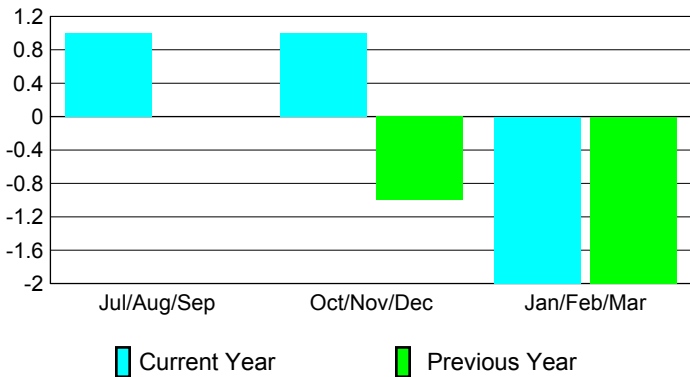

Comparison of Club Gain/Loss

Current Year Compared to the Previous Year