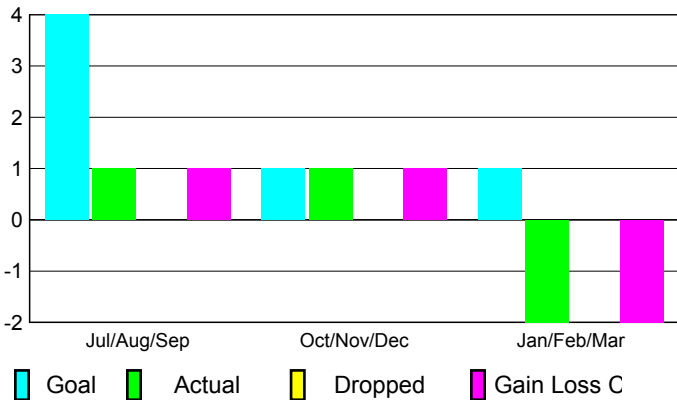

2008-2009 GMT Quarterly Report for District (or Undistricted) **District 301D1**

GMT: **Doctor DATUK K NAGARATNA**

Location: **PHILIPPINES**

GMT CA: **5**

CLUBS

Club Results 2008-2009

Clubs 2007-2008

Month	New Club Goal	Actual New Clubs	Actual Dropped Clubs	Gain/Loss of Clubs	Gain/Loss of Clubs
Jul/Aug/Sep	4	1	0	1	0
Oct/Nov/Dec	1	1	0	1	-1
Jan/Feb/Mar	1	-2	0	-2	-2
Totals	6	0	0	0	-3

Club Results 2008-2009

Goal, New, Dropped, Gain/Loss