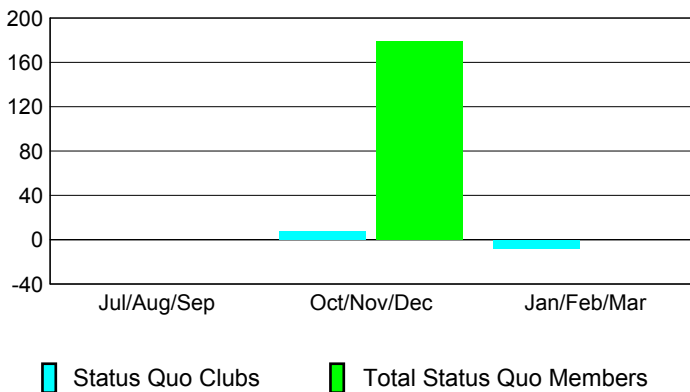

### Clubs 2007-2008

Month	New Club Goal	Actual New Clubs	Actual Dropped Clubs	Gain/Loss of Clubs	Gain/Loss of Clubs
Jul/Aug/Sep	4	1	0	1	0
Oct/Nov/Dec	1	1	0	1	-1
Jan/Feb/Mar	1	-2	0	-2	-2
<b>Totals</b>	<b>6</b>	<b>0</b>	<b>0</b>	<b>0</b>	<b>-3</b>

### Club Results 2008-2009

Goal, New, Dropped, Gain/Loss

### Comparison of Club Gain/Loss

Current Year Compared to the Previous Year

### YTD Status Quo Clubs 2008-2009

Status Quo Clubs Compared to Status Quo Members