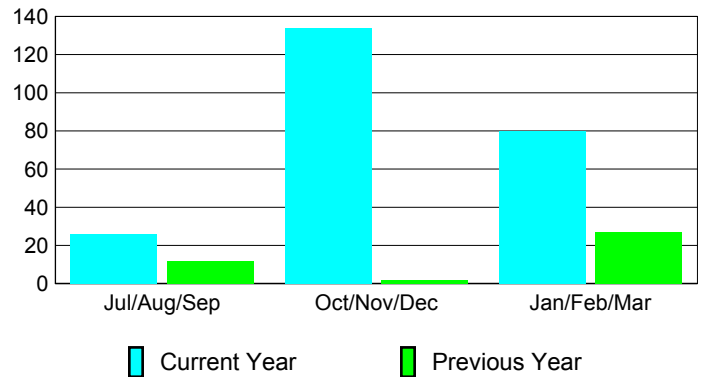

Comparison of Membership Gain/Loss

Current Year Compared to the Previous Year